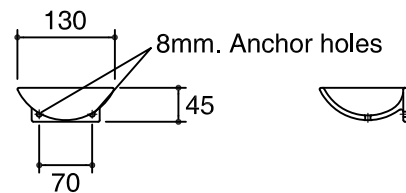

Dimensions are approximate.
Unit: mm.

SKU	K-18129X-WK
Name	SUN
Description	SOAP HOLDER

KARAT

* The recommended dimension for installation can be adjusted according to user preferences and layout.